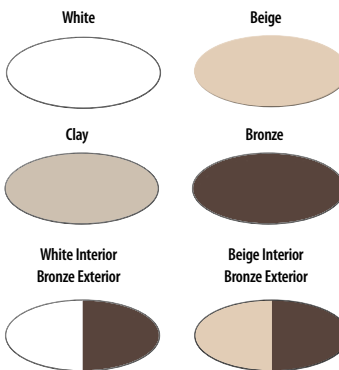

Standard stainless steel rollers and track

Legacy Style Hand Set

Internal Grid Options

3/4" Flat

5/8" or 1" Contoured

Traditions® SDL (Simulated Divided Lite) Bars

- Made from solid cellular PVC
- 1-1/8" or 7/8" wide profiles with or without shadow bars
- Standard and custom patterns
- Color matched White, Beige, or Clay (Beige also available with Bronze exterior)

Designer Color Choices

Sill colors match frames, including 2-tone.

1/4" High

2, 3 and 4-Panel Doors:

- Up to 12' x 8' available in DP-50 Impact configurations
- Up to 16' x 10' available in Standard configurations